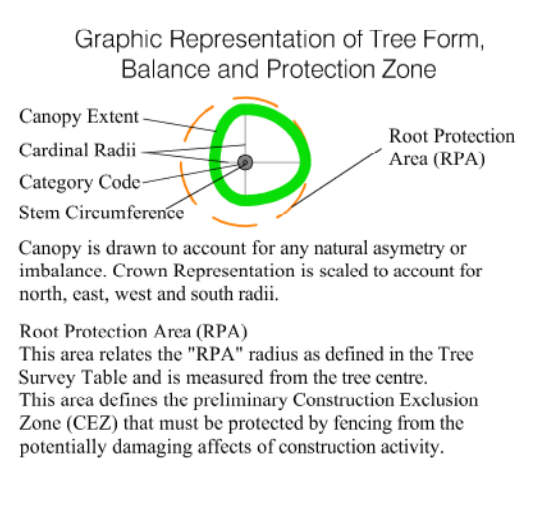

This Drawing Must Be Read in Conjunction with the Associated Arboricultural Report

Santry Tree Constraints Plan 1/1 Scale 1:500 @ A1

This is a colour coded drawing that will be difficult or impossible to interpret if reproduced in black and white

This Drawing is Copyright - © The Tree File 2021

Ashgrove House
26 Foxrock Court
Dublin 18
D18 R2K1

Mob. 086-3819011
e-mail - thetreefile@eircom.net

- Colour Coding of Tree Categories
- Category "A" Trees (Green Button) Excellent Trees
 - Category "B" Trees (Blue Button) Good Trees
 - Category "C" Trees (Grey Button) Medicines to Poor Trees
 - Category "U" Trees (Red Button) Dead, Dying or Otherwise Compromised Trees that are Unsustainable.

Client: Dwyer Nolan Developments Ltd
Scale: 1:500 Date: July 2021
Project: Tree Survey, Lands adjoining, Swords Road, Santry, Dublin 9
Description: Tree Constraints Plan
Drawing Title: Santry Tree Constraint Plan